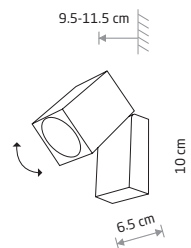

### NICO

■ painted aluminum, glass

■ 9518

🔌 1xGU10 R50, max 10W only LED

IP54

NICO 9518

PRIMM 9551