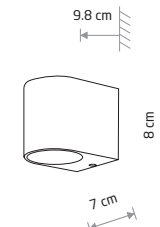

NICO

■ painted aluminum, glass

■ 9518

🔌 1xGU10 R50, max 10W only LED

IP54

NICO 9518