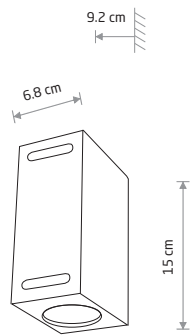

### ARRIS

■ painted aluminum, glass

■ 9516

🔌 1xGU10 R50, max 10W only LED

IP54

ARRIS 9516

ASSOS 9124