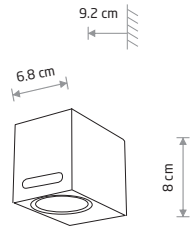

ASSOS

■ painted aluminum, glass

■ 9123

🔌 1xGU10 R50, max 10W only LED

IP54

ARRIS

■ painted aluminum, glass

■ 9516

🔌 1xGU10 R50, max 10W only LED

IP54

ASSOS

■ painted aluminum, glass

■ 9124

🔌 2xGU10 R50, max 10W only LED

IP54

NICO

■ painted aluminum, glass

■ 9518

🔌 1xGU10 R50, max 10W only LED

IP54

PRIMM

■ painted aluminum, glass

■ 9551

🔌 1xGU10 R50, max 10W only LED

IP54

NICO

■ painted aluminum, glass

■ 9517

🔌 2xGU10 R50, max 10W only LED

IP54