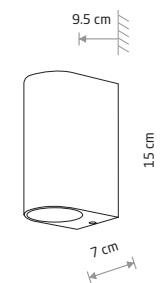

NICO

■ painted aluminum, glass

■ 9517

🔌 2xGU10 R50, max 10W only LED

IP54

NICO 9517