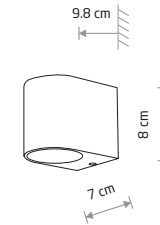

ARRIS

■ painted aluminum, glass

■ 9516

🔌 1xGU10 R50, max 10W only LED

IP54

ARRIS 9516