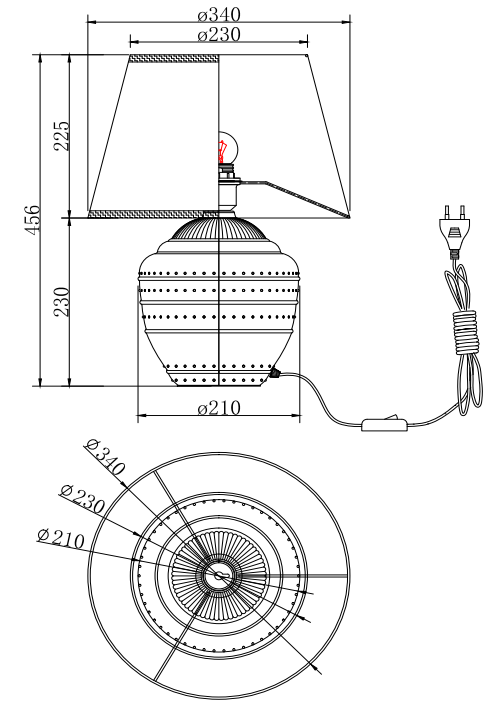

# Instruction

FR5109TL-01W

1 x E27 (60W)

Model: FR5109TL-01W  
Collection: Modern  
Series: New Series 109

Table Lamps