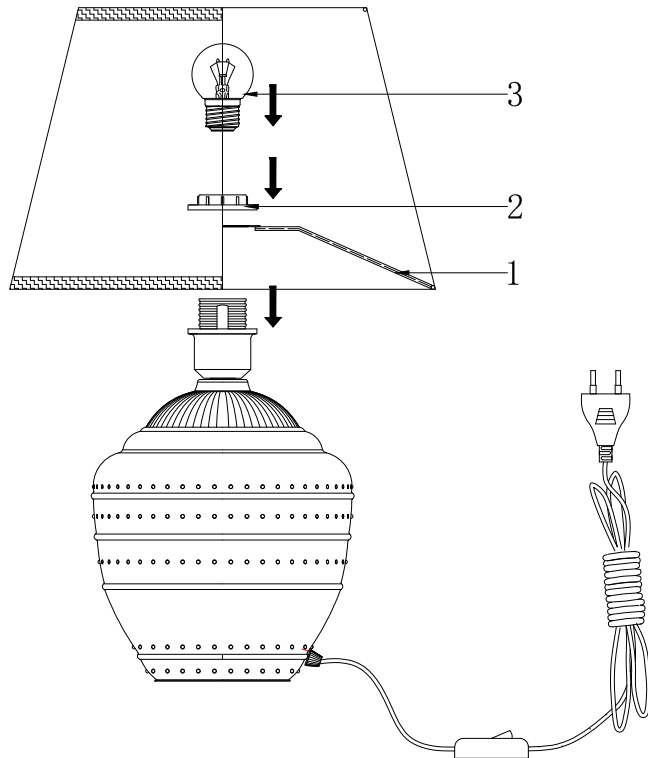

# Instruction

FR5109TL-01W

1 x E27 (60W)

Model: FR5109TL-01W  
Collection: Modern  
Series: New Series 109

Table Lamps