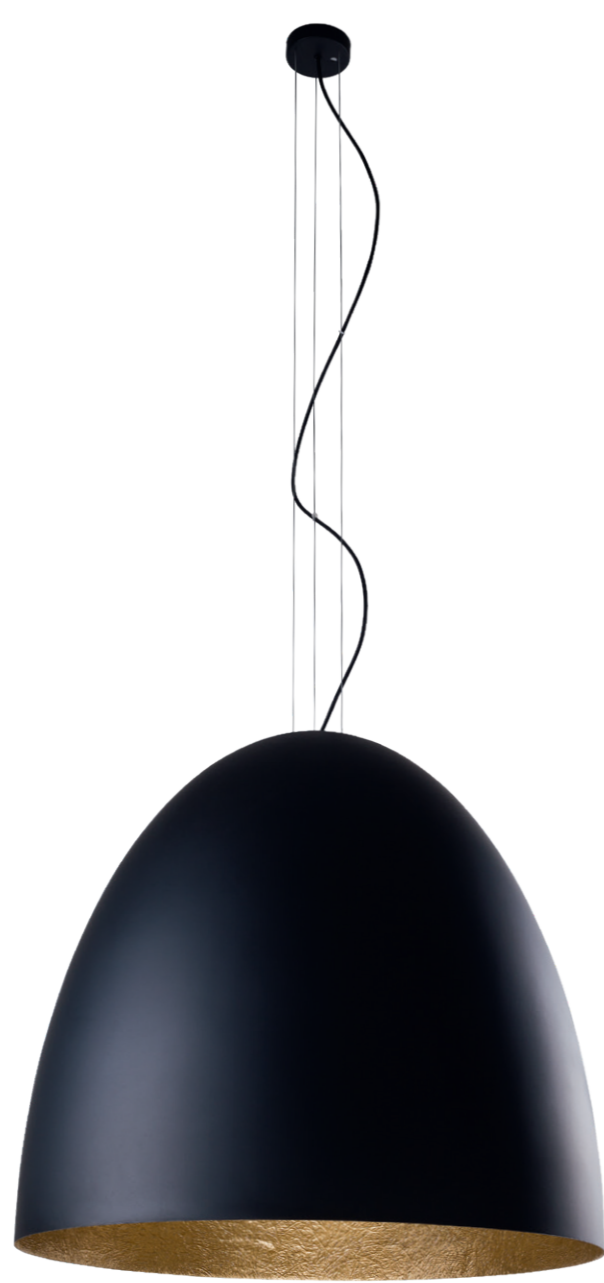

EGG L 9023

EGG M

composite, painted steel

9022 9021

1xE27, max 25W only LED

EGG XL 9026

EGG XL

composite, painted steel, steel

9026 9025

7xE27, max 25W only LED

EGG L

composite, painted steel, steel

9024 9023

5xE27, max 25W only LED

WHITE P003 RAL 9003    BLACK P014 RAL 9005    GOLD P018

EGG L 9024