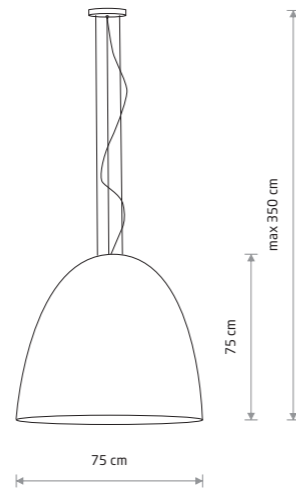

EGG L 9023

EGG M

composite, painted steel

9022 9021

1xE27, max 25W only LED

EGG XL 9026

EGG XL

composite, painted steel, steel

9026 9025

7xE27, max 25W only LED

EGG L

composite, painted steel, steel

9024 9023

5xE27, max 25W only LED

WHITE P003 RAL 9003    BLACK P014 RAL 9005    GOLD P018

EGG L 9024