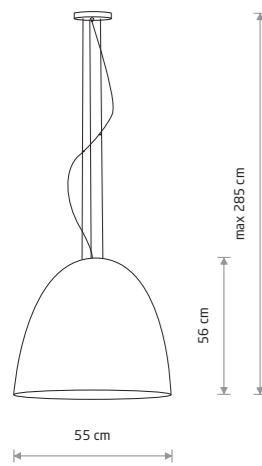

EGG L 9023

EGG M

composite, painted steel

9022 9021

1xE27, max 25W only LED

EGG XL 9026

EGG XL

composite, painted steel, steel

9026 9025

7xE27, max 25W only LED

EGG L

composite, painted steel, steel

9024 9023

5xE27, max 25W only LED

WHITE P003 RAL 9003    BLACK P014 RAL 9005    GOLD P018

EGG L 9024