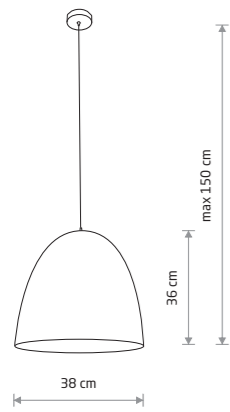

EGG L 9023

EGG M

composite, painted steel

9022 9021

1xE27, max 25W only LED

EGG XL 9026

EGG XL

composite, painted steel, steel

9026 9025

7xE27, max 25W only LED

EGG L

composite, painted steel, steel

9024 9023

5xE27, max 25W only LED

WHITE P003 RAL 9003    BLACK P014 RAL 9005    GOLD P018

EGG L 9024