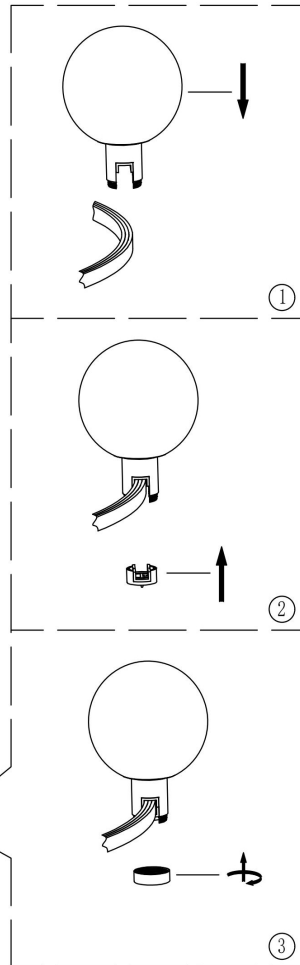

FREYA
TRADITION OF QUALITY

Instruction

FR4005PL-03G1

MAX 12W
700 Lumen

Model: FR4005PL-03G1

Collection: Loft

Pendant Lamps