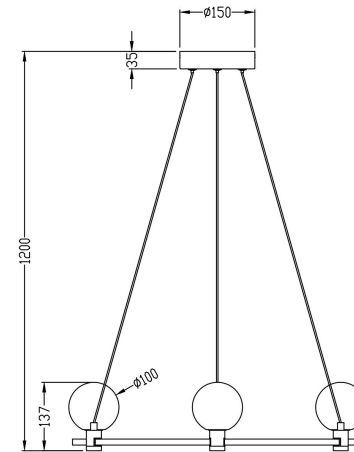

FREYA
TRADITION OF QUALITY

Instruction

FR4005PL-03G1

MAX 12W
700 Lumen

Model: FR4005PL-03G1

Collection: Loft

Pendant Lamps