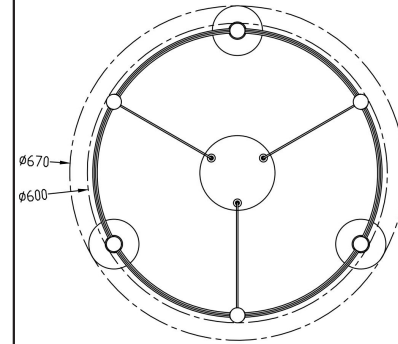

FREYA
TRADITION OF QUALITY

Instruction

FR4005PL-03G1

MAX 12W
700 Lumen

Model: FR4005PL-03G1

Collection: Loft

Pendant Lamps