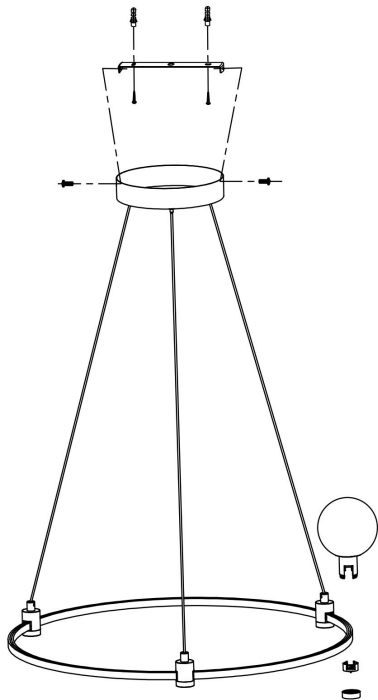

FREYA
TRADITION OF QUALITY

Instruction

FR4005PL-03G1

MAX 12W
700 Lumen

Model: FR4005PL-03G1

Collection: Loft

Pendant Lamps