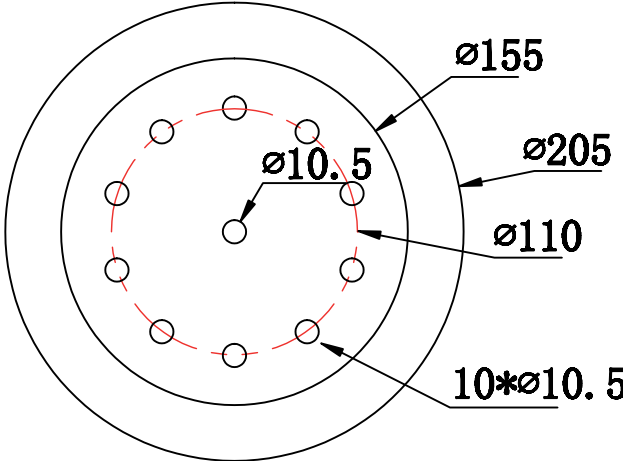

Instruction

Series: Dakota
Model: T455-10-BASE

MAYTONI
DECORATIVE LIGHTING

www.maytoni.de