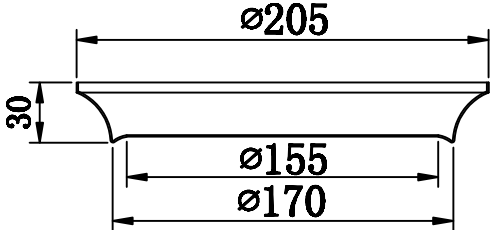

Instruction

Series: Dakota
Model: T455-10-BASE

MAYTONI
DECORATIVE LIGHTING

www.maytoni.de